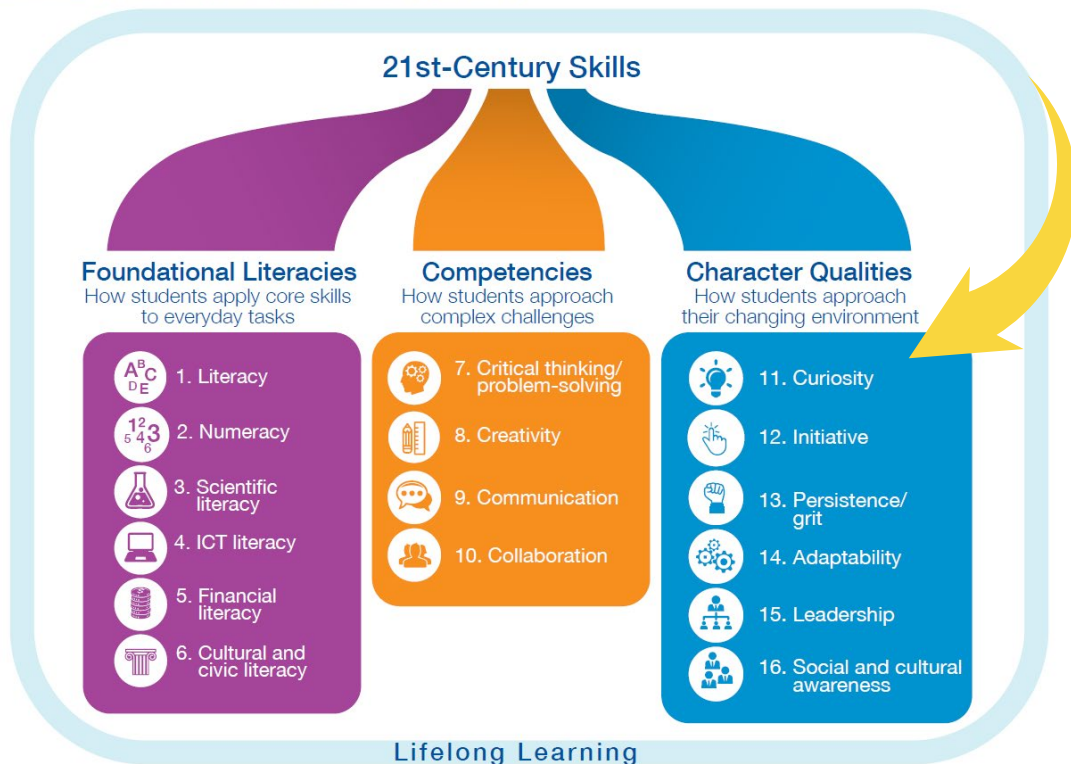

建立教材
Build materials

教學活動
Interactive tasks

評改+表現分析
Performance
Tracking

VLE Scheme

Classroom on the go!

Transformation

Exhibit 2: Students require 16 skills for the 21st century

world economic forum, new vision for education (2015)