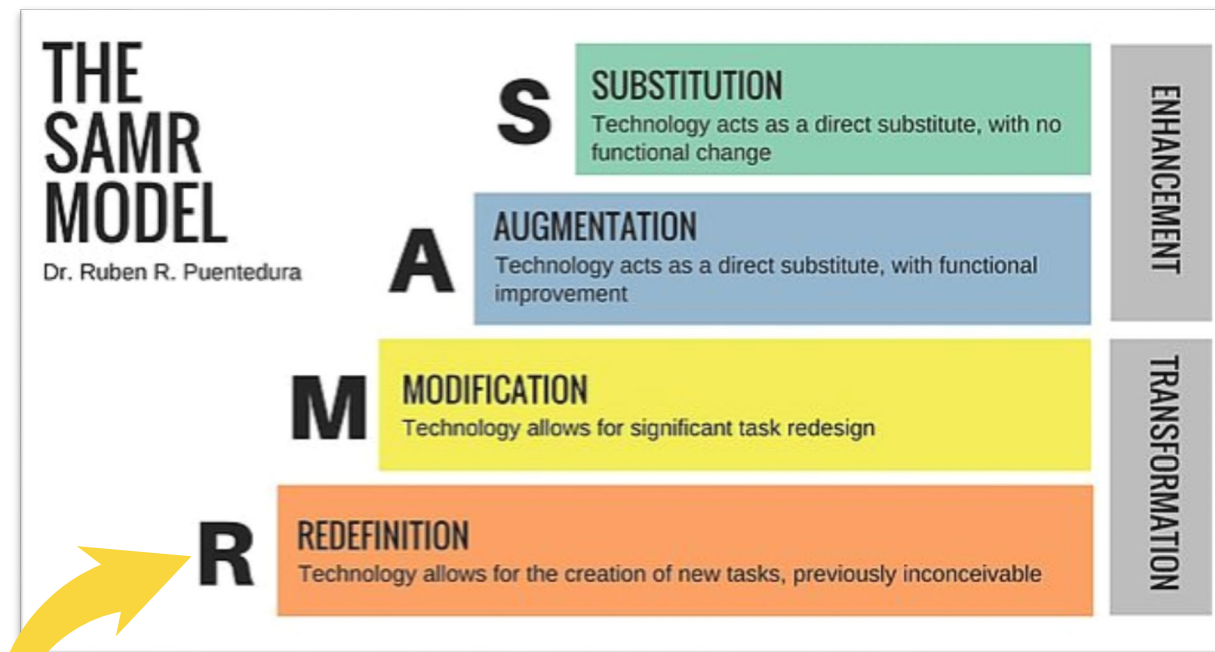

LMS

學習管理系統

- VLE system with **open standard**
- **Incorporates** learning and teaching as well as assessment and collaboration
- **Records** and **analyses** learning data
- **Free** application
- **Resource** tank

建立教材
Build materials

教學活動
Interactive tasks

評改+表現分析
Performance
Tracking

VLE Scheme

Classroom on the go!

Transformation

Exhibit 2: Students require 16 skills for the 21st century

world economic forum, new vision for education (2015)

<https://en.wikiversity.org/>

建立教材 Build materials

Modules
Commons
Lock until
Requirements

教學活動 Interactive tasks

New Quizzes
Discussion
Assignment

評改+表現分析 Performance Tracking

Statistics
SpeedGrader
Grades
Analytics